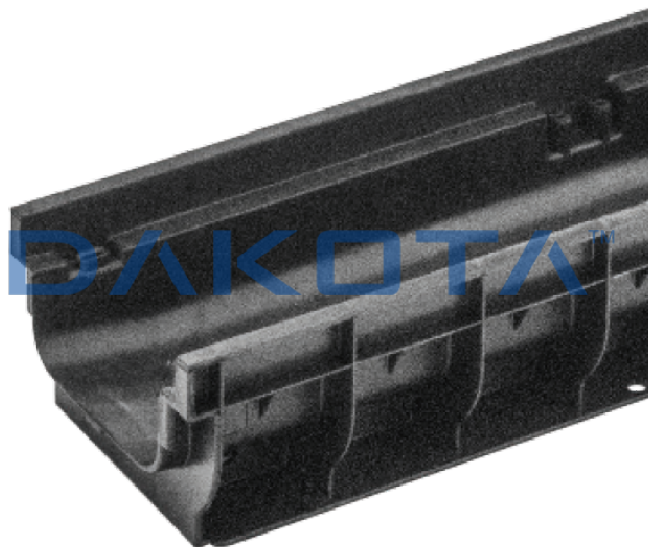

CHANNEL TAURUS 130

Code	Commercial Description	Dimensions	Conf.	Pallet	Selling Unit
POZ92-1304	Taurus 130/40	130 x 40 x 1.000 mm	0	105	PZ
POZ92-1307P	Taurus 130/75	130 x 75 x 1.000 mm	0	70	PZ
POZ92-1315P	Taurus 130/150	130 x 150 x 1.000 mm	0	70	PZ
POZ92-1315PGD	Taurus 130/150 with Preassembled Grating D400	130 x 150 x 1.000 mm	0	35	PZ

Description

Channel for the collection of meteoric waters. The material has an excellent resistance to chemicals and organic agents and it is self-cleaning. This channel is shock resistant, unbreakable and can guarantee high performances even in presence of thermal shock (from -40° C to 100° C). It is available only in black colour, in different designs and sizes. External inlet diameters are 50/63/75/100 mm, bottom outlet diameters are 75/100 mm.

Material

Made of HDPE (high density polyethylene).

Use

Used for the collection and drainage of rainwater and for the discharge of liquids for industrial use. It can be combined with a wide range of gratings in order to be used in pedestrian areas, driveways, roads, highways, ports and airports.